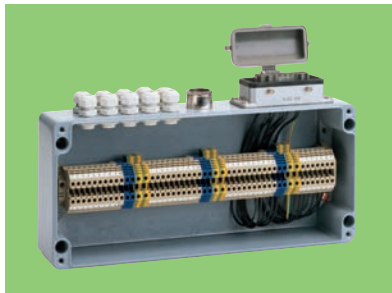

Aluminium Empty enclosures

Industrial
quality

AL-Empty Enclosures

- IP66
- Aluminium Al Si 12
- Corrosion protection due to powder coated painting silver-grey
- RAL 7001

- high chemical resistance
- high protection against electromagnetic interference

- 16 standard enclosure sizes