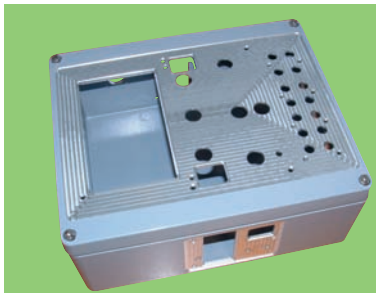

Aluminium Empty enclosures

Industrial
quality

AL-Empty Enclosures

- IP66
- Aluminium Al Si 12
- Corrosion protection due to powder coated painting silver-grey
- RAL 7001

- high chemical resistance
- high protection against electromagnetic interference

- 16 standard enclosure sizes