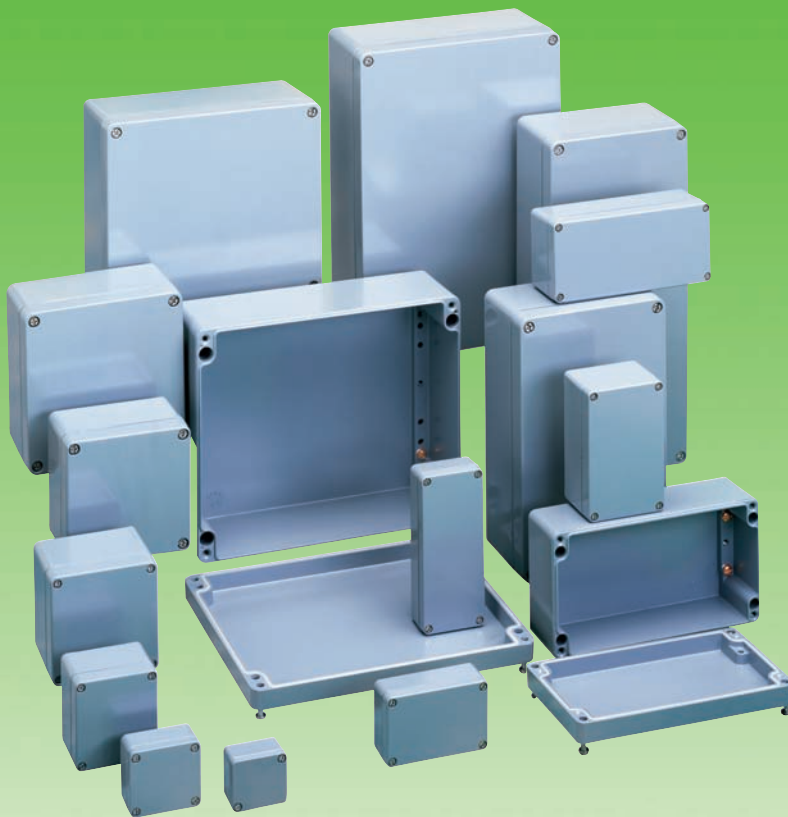

Aluminium Empty enclosures

Industrial
quality

AL-Empty Enclosures

- IP66
- Aluminium Al Si 12
- Corrosion protection due to powder coated painting silver-grey
- RAL 7001

- high chemical resistance
- high protection against electromagnetic interference